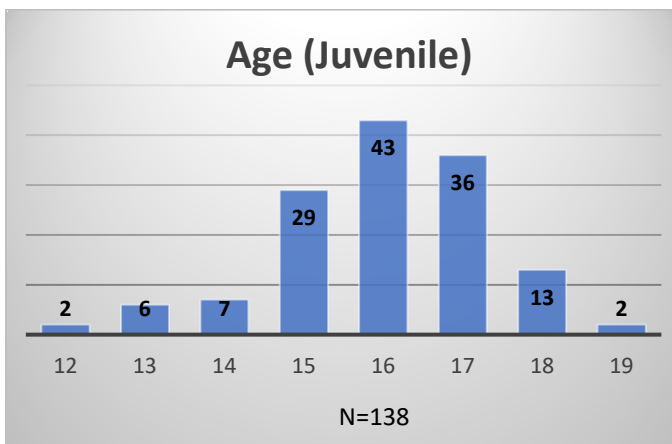

**Daily Data Dashboard – March 14, 2025**  
**Demographics for JTDC Population**  
**Friday Morning Midnight Count**

**Daily Data Dashboard – March 14, 2025**  
**Demographics for JTDC Population**  
**Friday Morning Midnight Count**