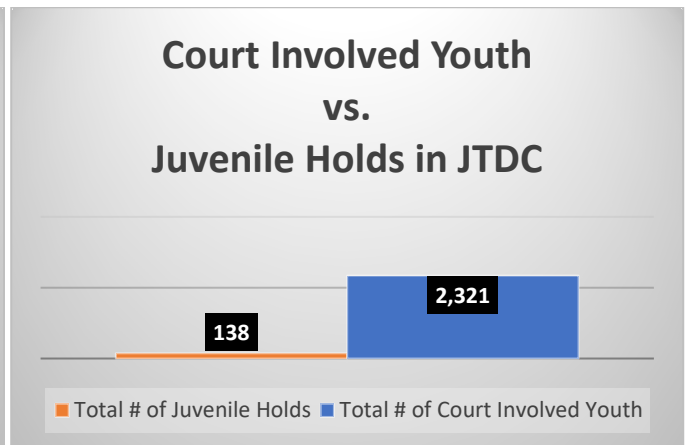

**Daily Data Dashboard – March 14, 2025**  
**Demographics for JTDC Population**  
**Friday Morning Midnight Count**

**Daily Data Dashboard – March 14, 2025**  
**Demographics for JTDC Population**  
**Friday Morning Midnight Count**