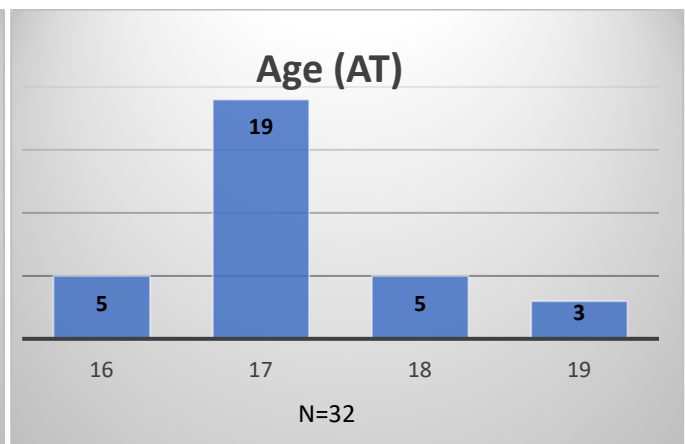

**Daily Data Dashboard – March 14, 2025**  
**Demographics for JTDC Population**  
**Friday Morning Midnight Count**

**Daily Data Dashboard – March 14, 2025**  
**Demographics for JTDC Population**  
**Friday Morning Midnight Count**