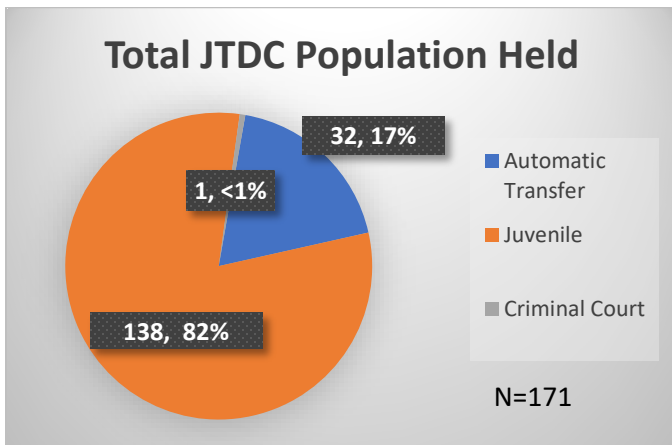

**Daily Data Dashboard – March 14, 2025**  
**Demographics for JTDC Population**  
**Friday Morning Midnight Count**

**Daily Data Dashboard – March 14, 2025**  
**Demographics for JTDC Population**  
**Friday Morning Midnight Count**