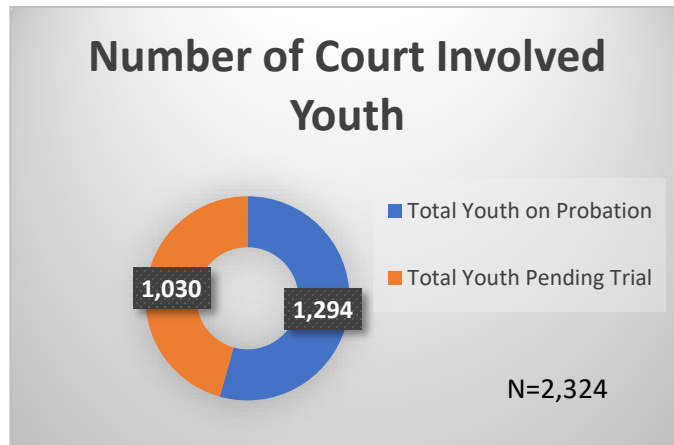

**Daily Data Dashboard – March 14, 2025**  
**Demographics for JTDC Population**  
**Friday Morning Midnight Count**

**Daily Data Dashboard – March 14, 2025**  
**Demographics for JTDC Population**  
**Friday Morning Midnight Count**